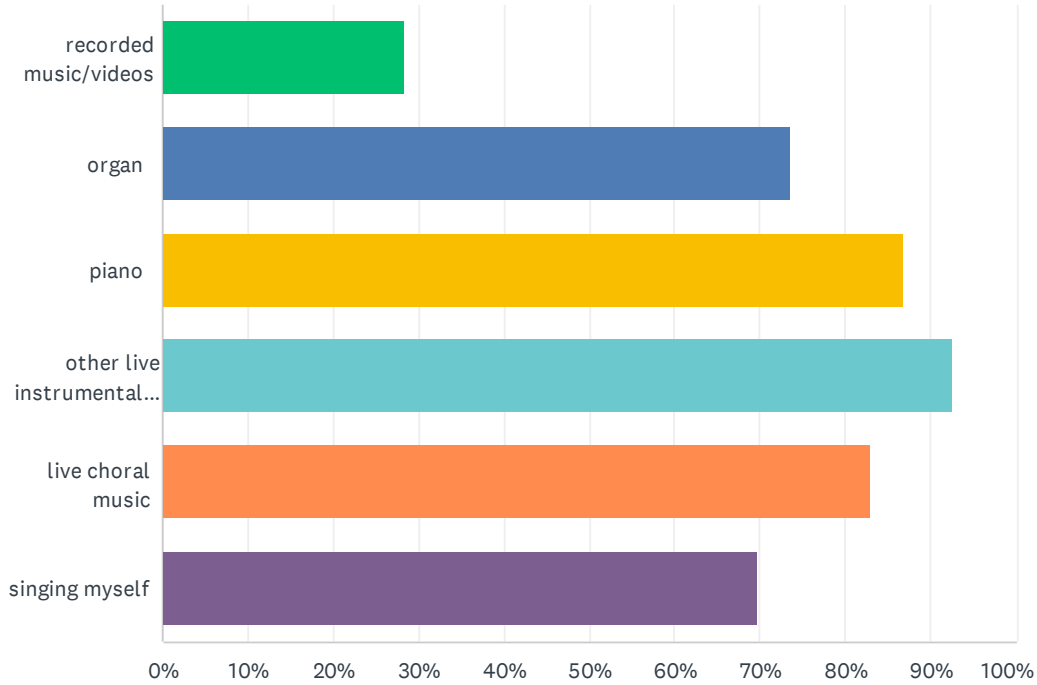

# Q1 How important is music for you as an element of worship? (Check one.)

Answered: 53 Skipped: 0

ANSWER CHOICES	RESPONSES	
Not at all important	0.00%	0
Somewhat important	11.32%	6
Very important	32.08%	17
Extremely important	56.60%	30
<b>TOTAL</b>		<b>53</b>

## Q2 How important is music for you as a form of spiritual expression? (Check one.)

Answered: 53 Skipped: 0

ANSWER CHOICES	RESPONSES	
Not at all important	1.89%	1
Somewhat important	24.53%	13
Very important	30.19%	16
Extremely important	43.40%	23
<b>TOTAL</b>		<b>53</b>

### Q3 Imagining that pandemic precautions are not in place, which of the following contribute to your worship experience? (Check all that apply.)

Answered: 53 Skipped: 0

ANSWER CHOICES	RESPONSES	
recorded music/videos	28.30%	15
organ	73.58%	39
piano	86.79%	46
other live instrumental music	92.45%	49
live choral music	83.02%	44
singing myself	69.81%	37
Total Respondents: 53		