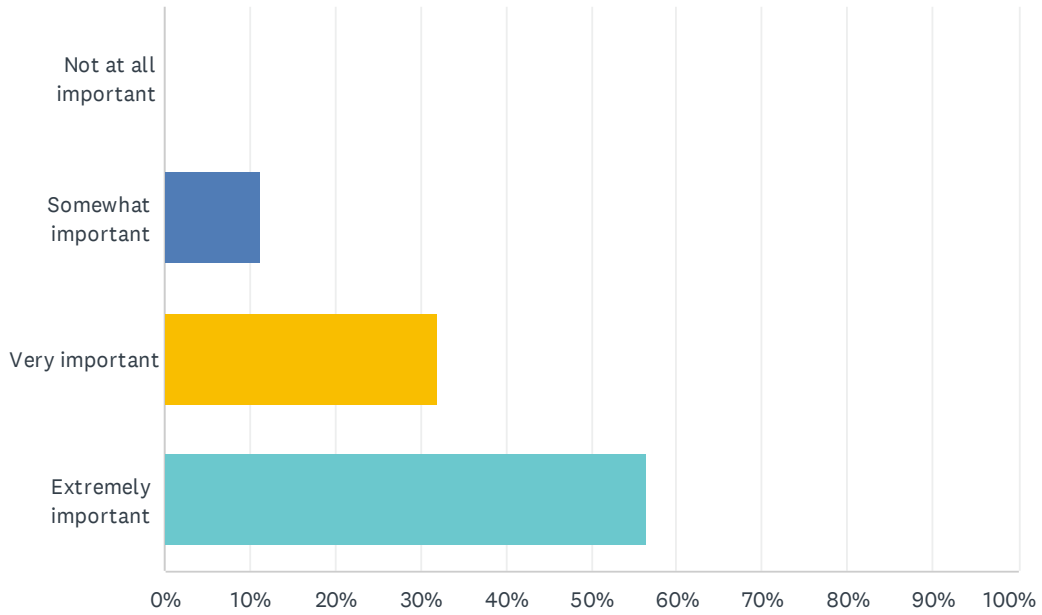

# Q1 How important is music for you as an element of worship? (Check one.)

Answered: 53 Skipped: 0

ANSWER CHOICES	RESPONSES	
Not at all important	0.00%	0
Somewhat important	11.32%	6
Very important	32.08%	17
Extremely important	56.60%	30
<b>TOTAL</b>		<b>53</b>

## Q2 How important is music for you as a form of spiritual expression? (Check one.)

Answered: 53 Skipped: 0

ANSWER CHOICES	RESPONSES	
Not at all important	1.89%	1
Somewhat important	24.53%	13
Very important	30.19%	16
Extremely important	43.40%	23
<b>TOTAL</b>		<b>53</b>