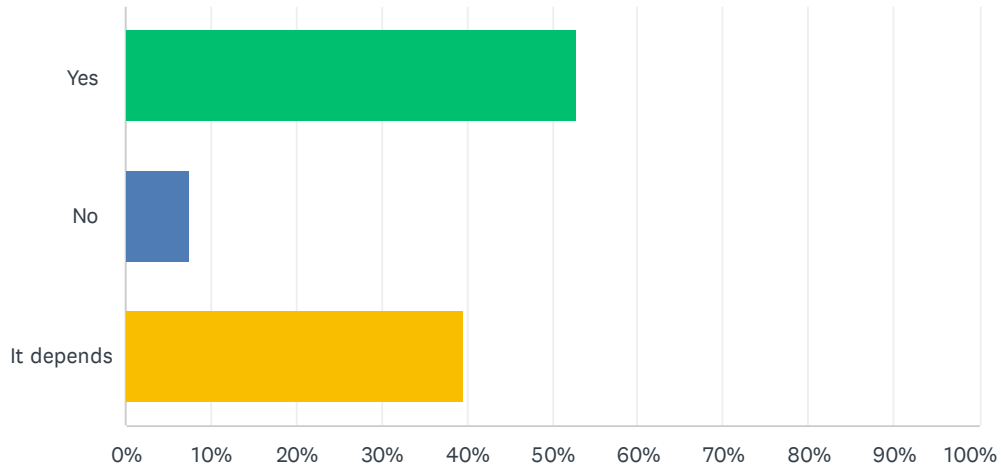

Q6 Would you like to attend recitals or concerts at the church but outside of worship?

Answered: 53 Skipped: 0

ANSWER CHOICES	RESPONSES	
Yes	52.83%	28
No	7.55%	4
It depends	39.62%	21
TOTAL		53