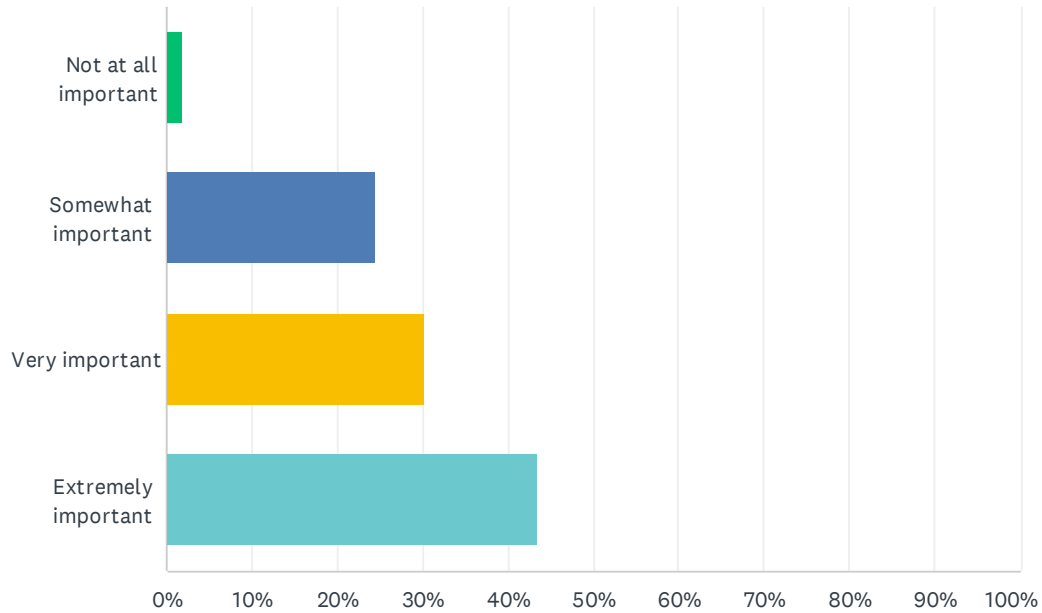

# Q1 How important is music for you as an element of worship? (Check one.)

Answered: 53 Skipped: 0

ANSWER CHOICES	RESPONSES	
Not at all important	0.00%	0
Somewhat important	11.32%	6
Very important	32.08%	17
Extremely important	56.60%	30
<b>TOTAL</b>		<b>53</b>

## Q2 How important is music for you as a form of spiritual expression? (Check one.)

Answered: 53 Skipped: 0

ANSWER CHOICES	RESPONSES	
Not at all important	1.89%	1
Somewhat important	24.53%	13
Very important	30.19%	16
Extremely important	43.40%	23
<b>TOTAL</b>		<b>53</b>