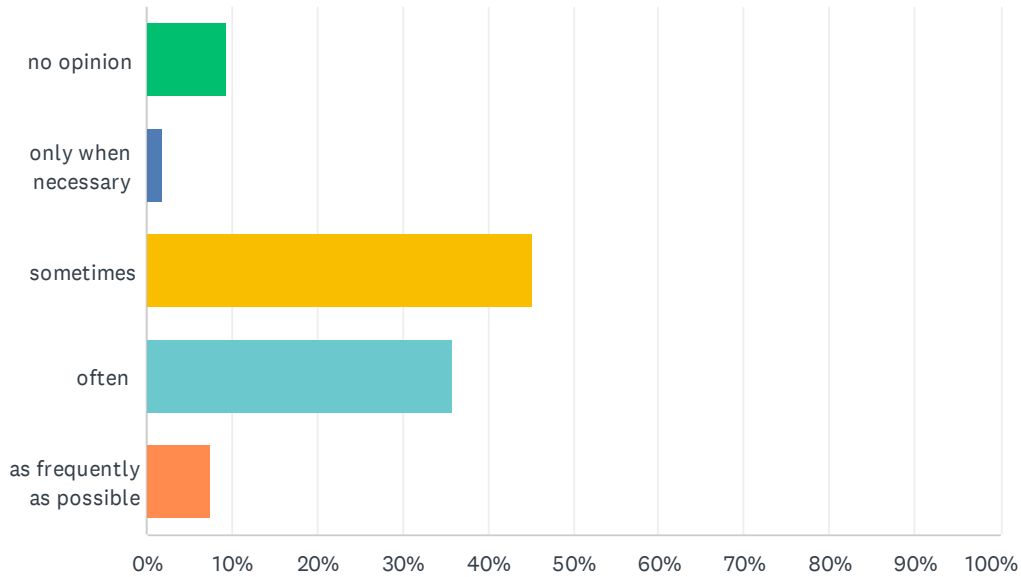

Q5 Presuming a supportive budget, how often would you like to hear special (guest) musicians?

Answered: 53 Skipped: 0

ANSWER CHOICES	RESPONSES	
no opinion	9.43%	5
only when necessary	1.89%	1
sometimes	45.28%	24
often	35.85%	19
as frequently as possible	7.55%	4
TOTAL		53