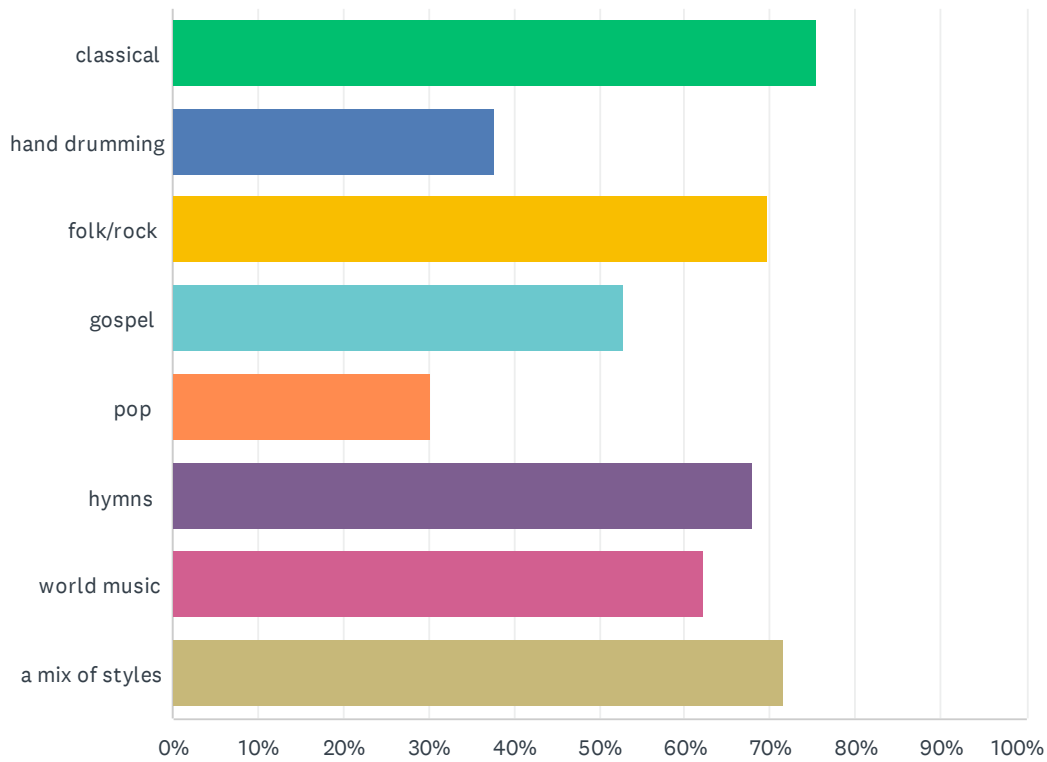

Q4 In general, which genres of music do you enjoy? (Check all that apply)

Answered: 53 Skipped: 0

ANSWER CHOICES	RESPONSES
classical	75.47% 40
hand drumming	37.74% 20
folk/rock	69.81% 37
gospel	52.83% 28
pop	30.19% 16
hymns	67.92% 36
world music	62.26% 33
a mix of styles	71.70% 38
Total Respondents: 53